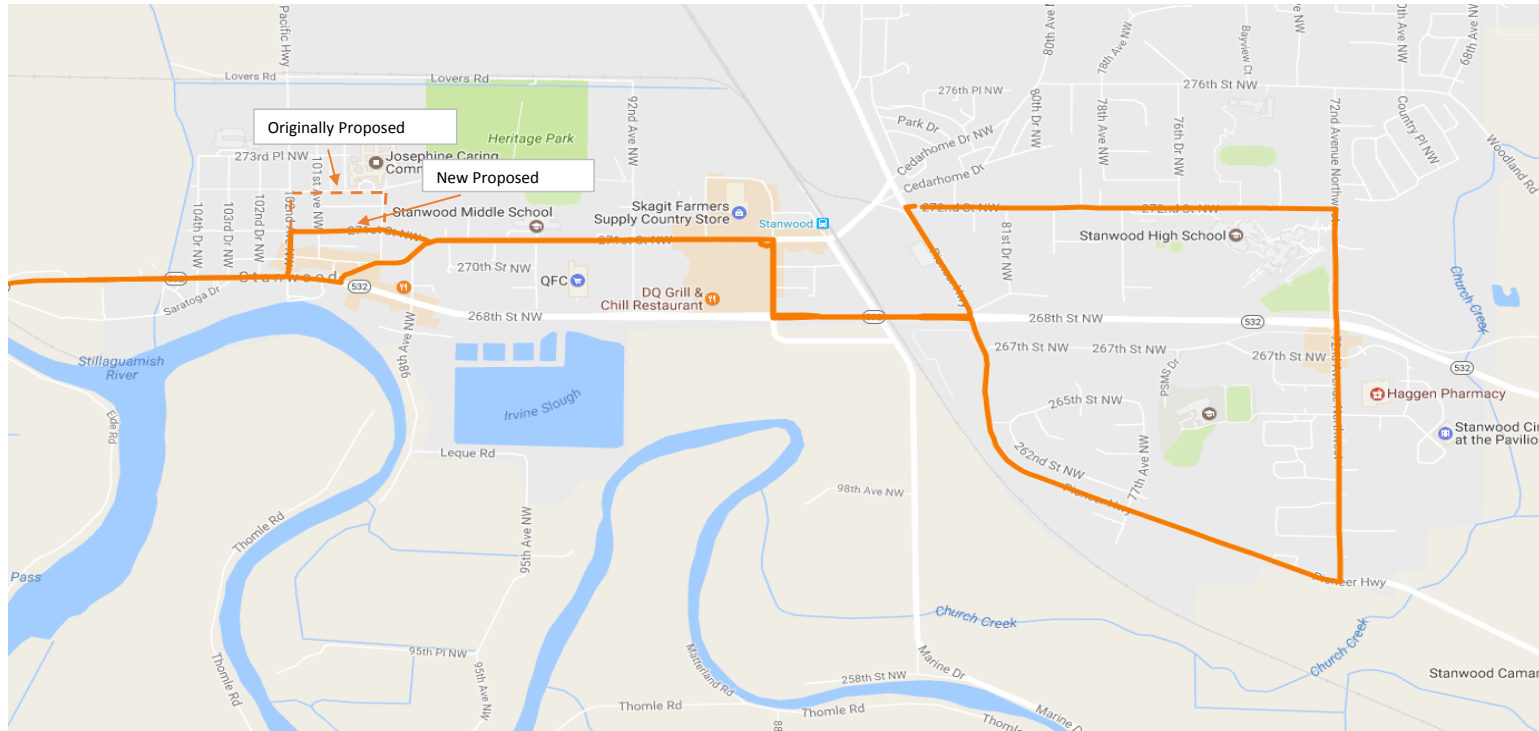

Route 3 - Stanwood Shuttle

Terry's Corner	Camano Street	Hagen Grocery	Rite - Aid	Stanwood Library	Terry's Corner
6:45	6:50	7:00	7:07	7:10	7:25
7:45	7:50	8:00	8:07	8:10	8:25
8:45	8:50	9:00	9:07	9:10	9:25
9:45	9:50	10:00	10:07	1:10	10:25
10:45	10:50	11:00	11:07	11:10	11:25
11:45	11:50	12:00	12:07	12:10	12:25
12:45	12:50	1:00	1:07	1:10	1:25
1:45	1:50	2:00	2:07	2:10	2:25
2:45	2:50	3:00	3:07	3:10	3:25
3:45	3:50	4:00	4:07	4:10	4:25
4:45	4:50	5:00	5:07	5:10	5:25
5:45	5:50	6:00	6:07	6:10	6:25